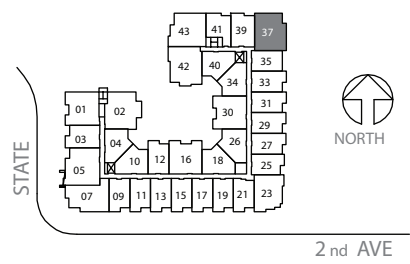

128 On State Apartments

2 BEDROOM + DEN / 2 BATH | 1,397 SQFT

128 STATE STREET SOUTH / KIRKLAND, WA 98033 / 425.827.2090 / ✉ 128ONSTATE@PROMETHEUSREG.COM
WWW.128ONSTATE.COM

We reserve the right to modify plans, features and specifications without notice of obligation. Measurements and square footage are approximate and should not be relied upon. Each floorplan is an artist's conception and is not to scale.