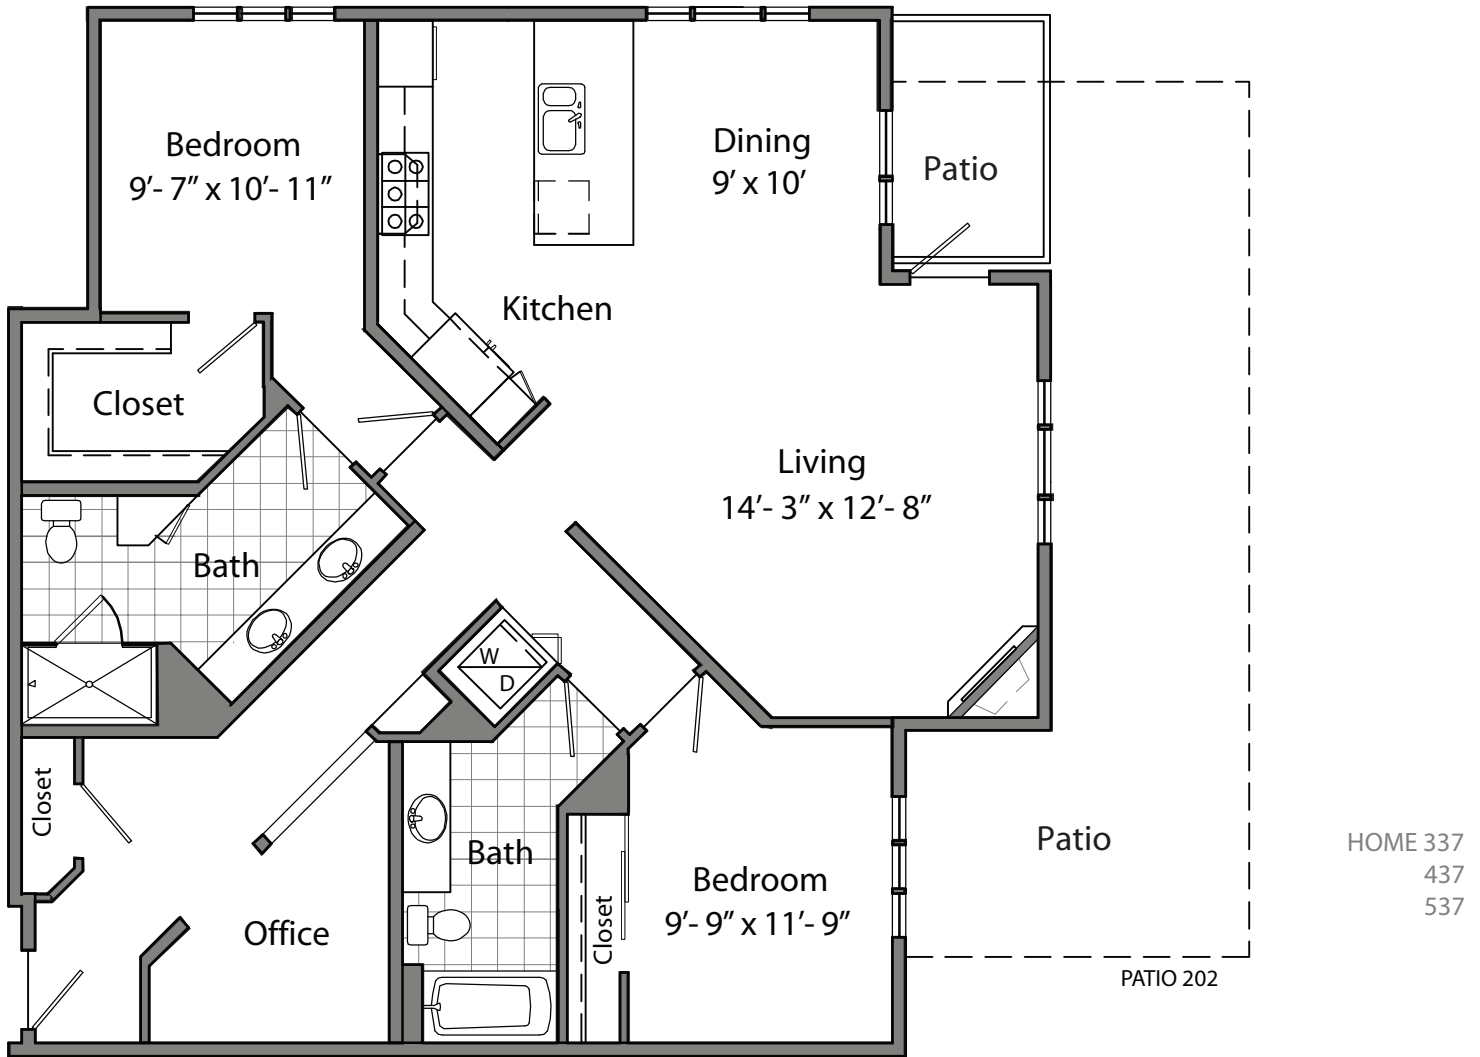

128 On State Apartments

2 BEDROOM + DEN / 2 BATH | 1,397 SQFT

128 STATE STREET SOUTH / KIRKLAND, WA 98033 / 425.827.2090 / ✉ 128ONSTATE@PROMETHEUSREG.COM
WWW.128ONSTATE.COM

We reserve the right to modify plans, features and specifications without notice of obligation. Measurements and square footage are approximate and should not be relied upon. Each floorplan is an artist's conception and is not to scale.