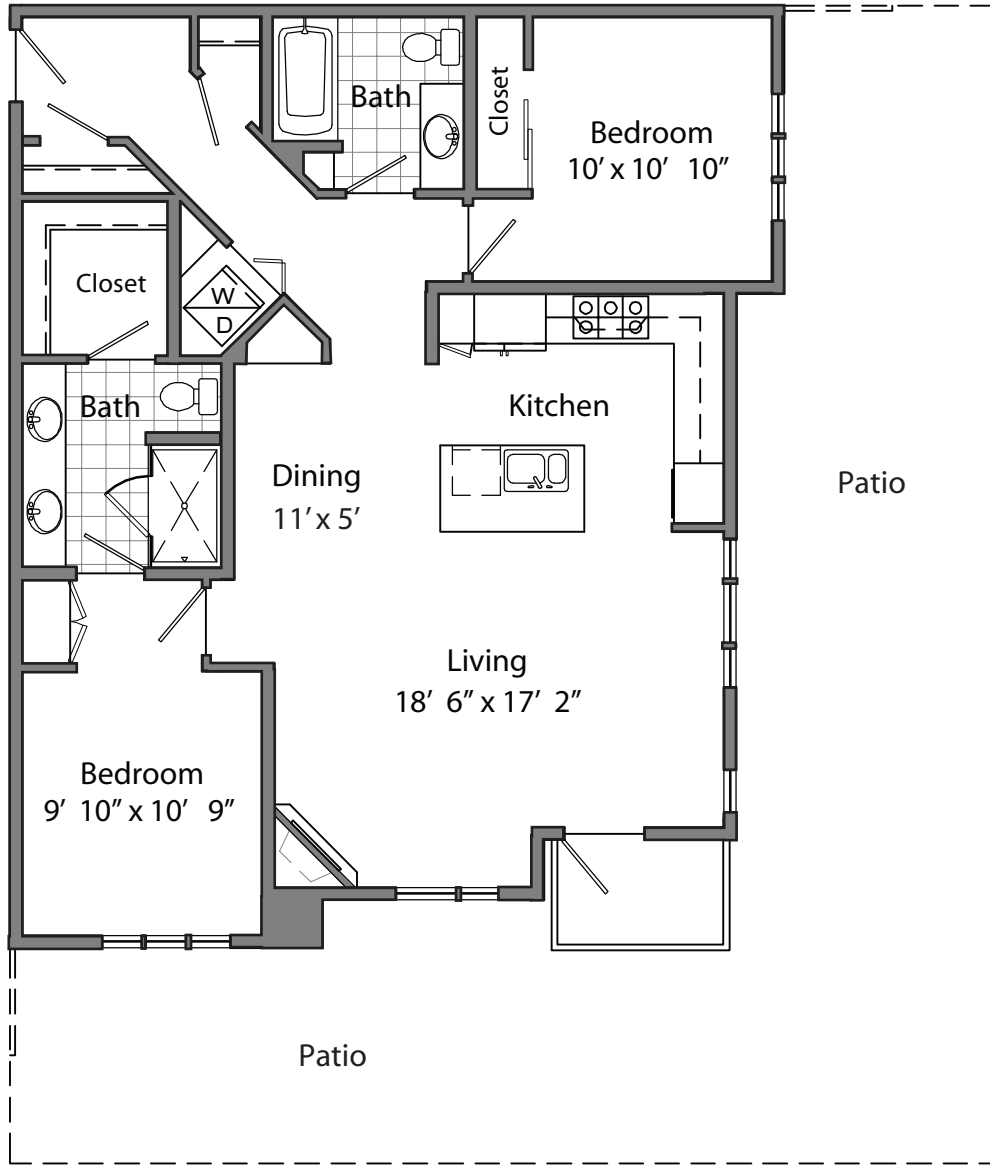

128 On State Apartments

2 BEDROOM / 2 BATH | 1,140 SQFT

128 STATE STREET SOUTH / KIRKLAND, WA 98033 / 425.827.2090 / 128ONSTATE@PROMETHEUSREG.COM
WWW.128ONSTATE.COM

PATIO 323

HOME 323
423
523

We reserve the right to modify plans, features and specifications without notice of obligation. Measurements and square footage are approximate and should not be relied upon. Each floorplan is an artist's conception and is not to scale.