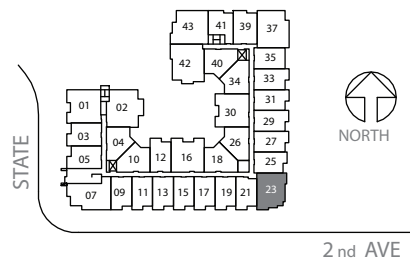

128 On State Apartments

2 BEDROOM / 2 BATH | 1,140 SQFT

128 STATE STREET SOUTH / KIRKLAND, WA 98033 / 425.827.2090 / 128ONSTATE@PROMETHEUSREG.COM
WWW.128ONSTATE.COM

PATIO 323

HOME 323
423
523

We reserve the right to modify plans, features and specifications without notice of obligation. Measurements and square footage are approximate and should not be relied upon. Each floorplan is an artist's conception and is not to scale.