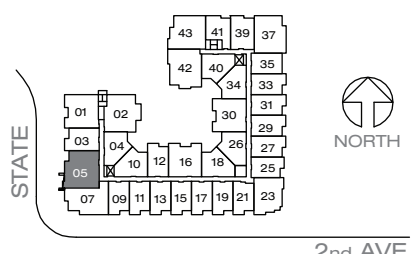

# 128 On State Apartments

2 BEDROOM + DEN / 2 BATH | 1,434 SQFT

128 STATE STREET SOUTH / KIRKLAND, WA 98033 / 425.827.2090 / 128ONSTATE@PROMETHEUSREG.COM  
WWW.128ONSTATE.COM

HOME 405  
505

We reserve the right to modify plans, features and specifications without notice of obligation. Measurements and square footage are approximate and should not be relied upon. Each floorplan is an artist's conception and is not to scale.