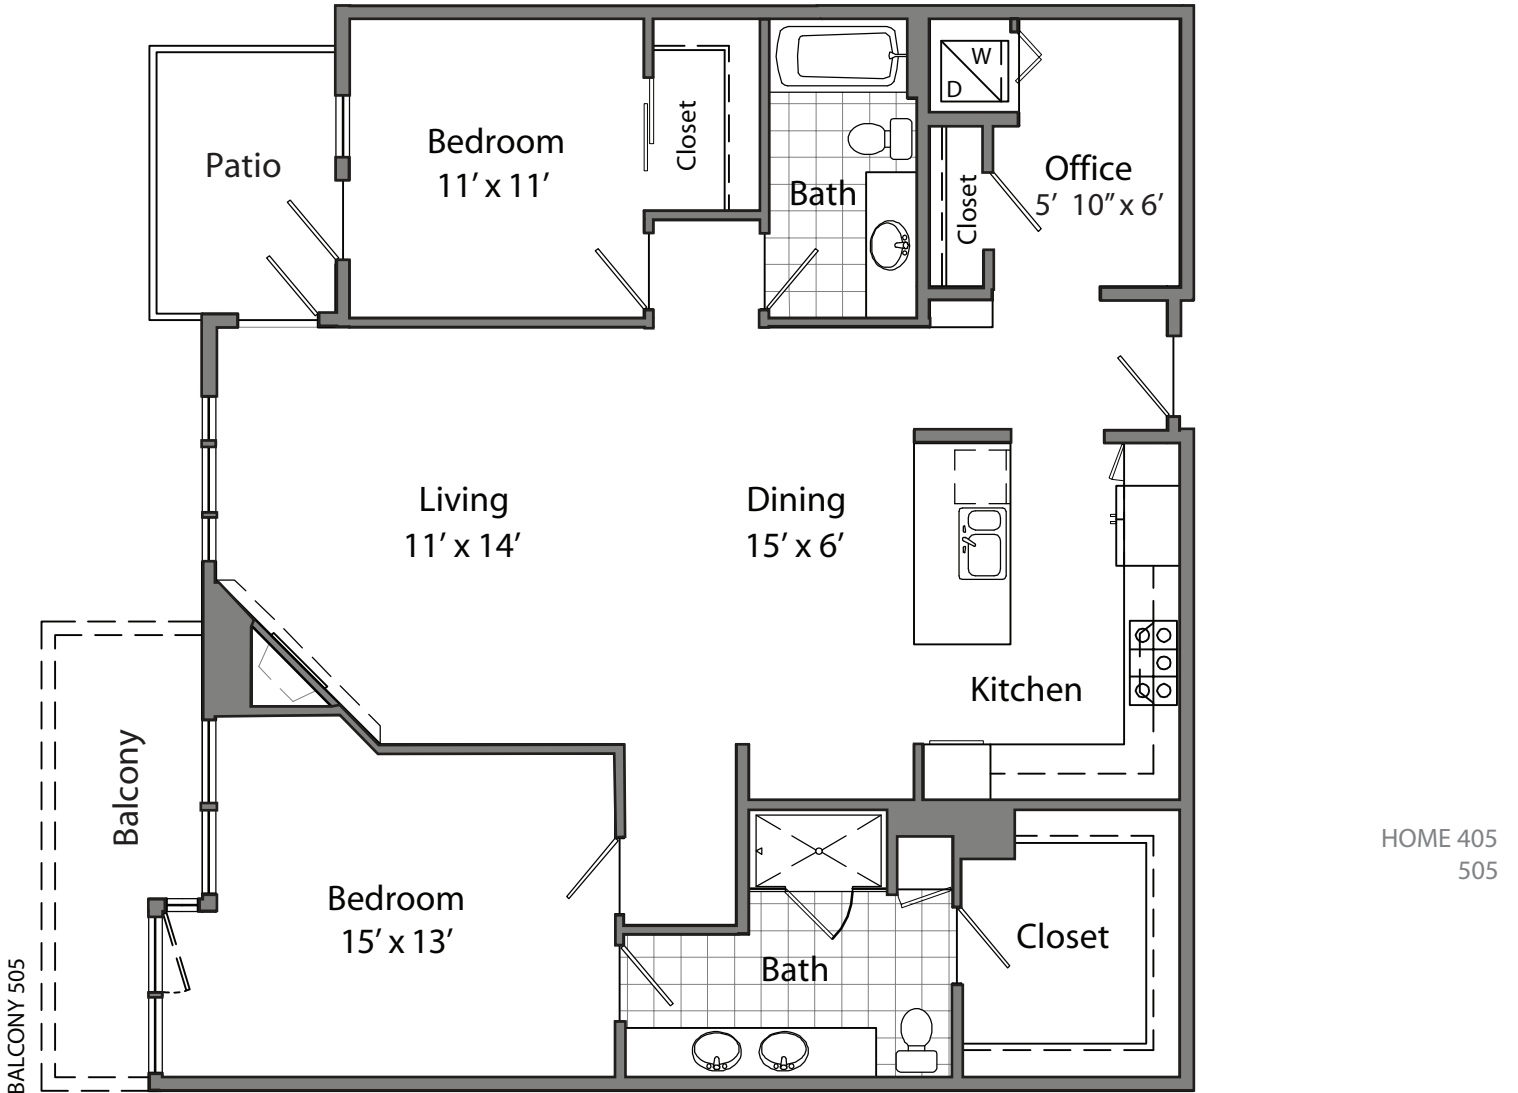

# 128 On State Apartments

2 BEDROOM + DEN / 2 BATH | 1,434 SQFT

128 STATE STREET SOUTH / KIRKLAND, WA 98033 / 425.827.2090 / 128ONSTATE@PROMETHEUSREG.COM  
WWW.128ONSTATE.COM

HOME 405  
505

We reserve the right to modify plans, features and specifications without notice of obligation. Measurements and square footage are approximate and should not be relied upon. Each floorplan is an artist's conception and is not to scale.