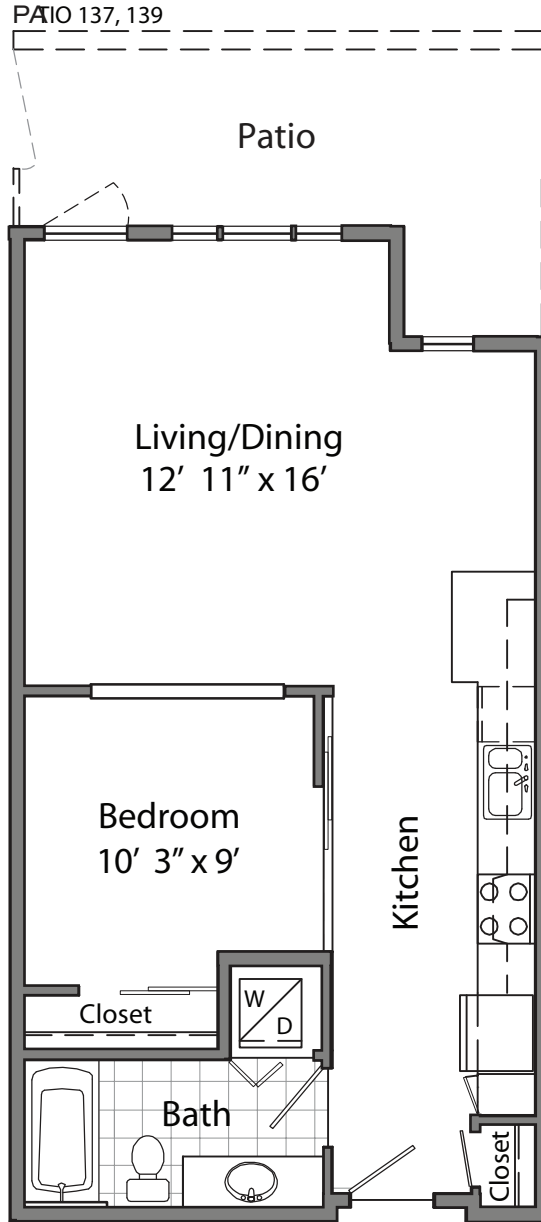

# 128 On State Apartments

1 BEDROOM / 1 BATH | 662 SQFT

128 STATE STREET SOUTH / KIRKLAND, WA 98033 / V: 425.827.2090 / ✉ 128ONSTATE@PROMETHEUSREG.COM  
WWW.128ONSTATE.COM

HOME 137  
139  
237  
239

We reserve the right to modify plans, features and specifications without notice of obligation. Measurements and square footage are approximate and should not be relied upon. Each floorplan is an artist's conception and is not to scale.