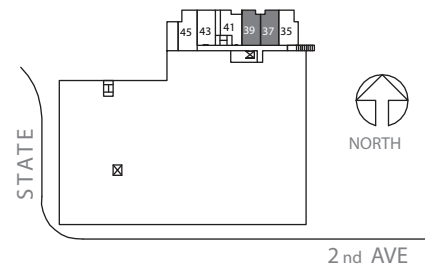

# 128 On State Apartments

1 BEDROOM / 1 BATH | 662 SQFT

128 STATE STREET SOUTH / KIRKLAND, WA 98033 / V: 425.827.2090 / ✉ 128ONSTATE@PROMETHEUSREG.COM  
WWW.128ONSTATE.COM

HOME 137  
139  
237  
239

We reserve the right to modify plans, features and specifications without notice of obligation. Measurements and square footage are approximate and should not be relied upon. Each floorplan is an artist's conception and is not to scale.