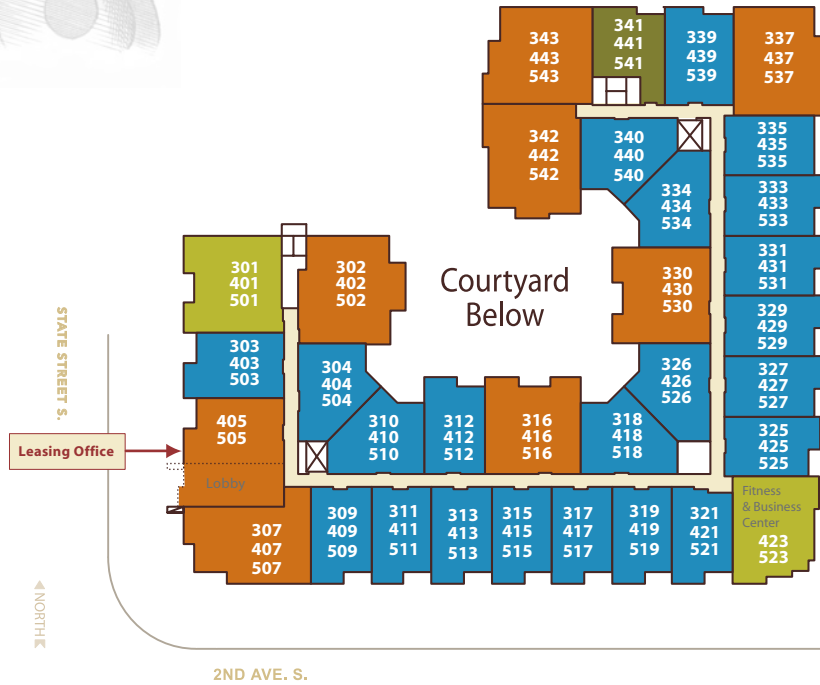

128 On State Apartments

SITE MAP

128 STATE STREET SOUTH / KIRKLAND, WA 98033 / 425.827.2090 / 128ONSTATE@PROMETHEUSREG.COM
WWW.128ONSTATE.COM

KEY

- Open One Bedroom
- One Bedroom
- One Bedroom + Den
- Two Bedroom
- Two Bedroom + Den

LEVELS 3-5

LEVEL 1

LEVEL 2

We reserve the right to modify plans. This is an artist's conception and is not to scale.

PROMETHEUS
I AM HOME

06/11