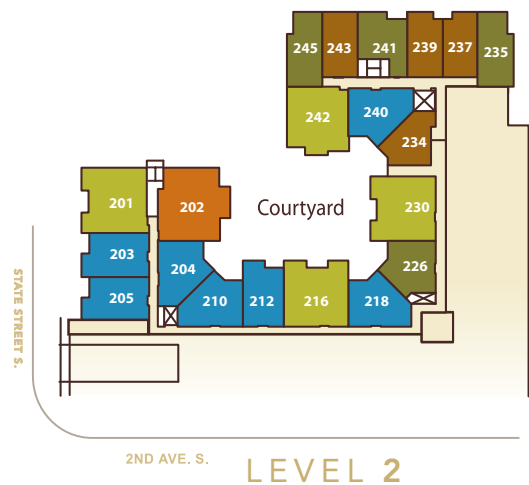

128 On State Apartments

SITE MAP

128 STATE STREET SOUTH / KIRKLAND, WA 98033 / 425.827.2090 / 128ONSTATE@PROMETHEUSREG.COM
WWW.128ONSTATE.COM

KEY

- Open One Bedroom
- One Bedroom
- One Bedroom + Den
- Two Bedroom
- Two Bedroom + Den

LEVELS 3-5

LEVEL 1

LEVEL 2

We reserve the right to modify plans. This is an artist's conception and is not to scale.

PROMETHEUS
I AM HOME

06/11